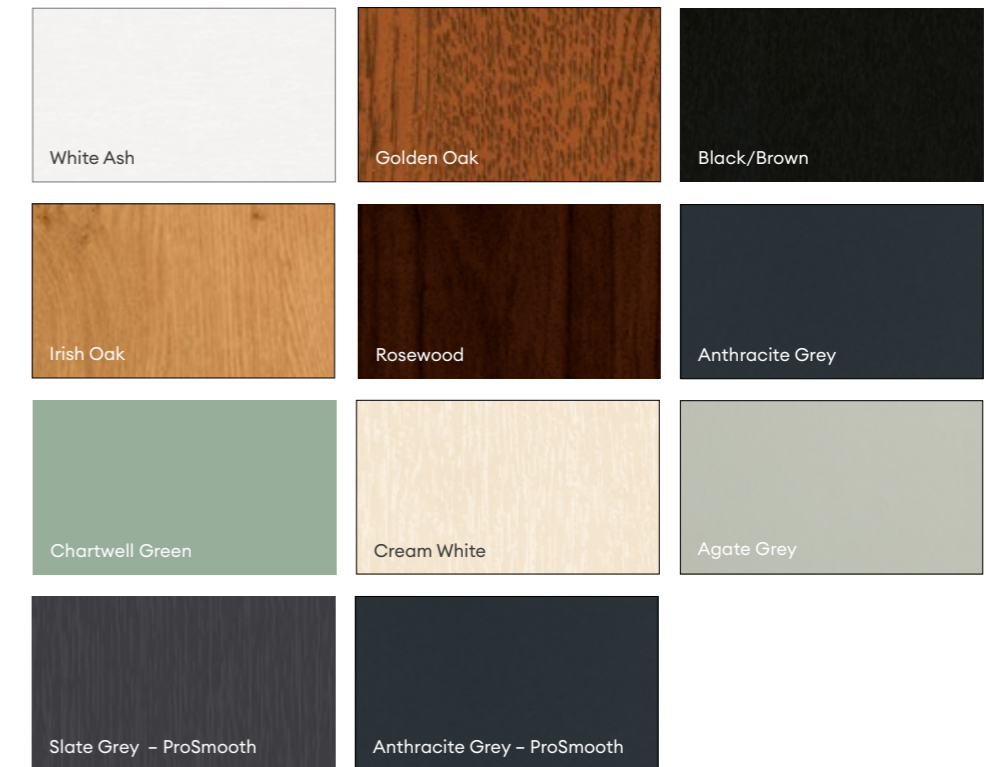

STANDARD COLOUR FINISHES

Above is just a selection of colours available. For further information on our non-standard range of colours with over 65 options to choose from, speak to your chosen window or door supplier.