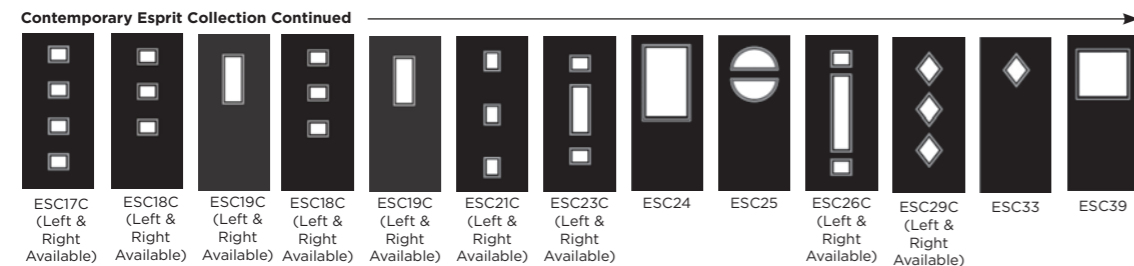

Trieste

Eclipse

Palma

Matrix

Nevis

Full Door Range

a door for every home

Distinction Doors reserve the right to alter and remove door styles and specifications without prior notice.