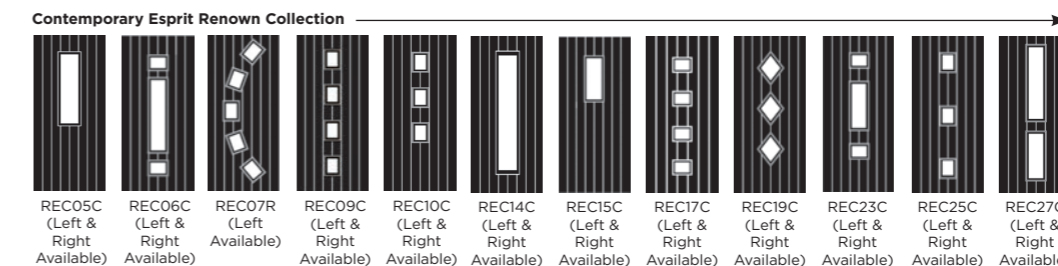

Trieste

Eclipse

Palma

Matrix

Nevis

Full Door Range

a door for every home

Distinction Doors reserve the right to alter and remove door styles and specifications without prior notice.