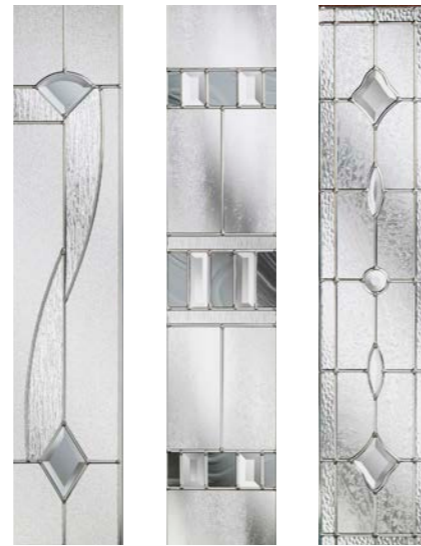

Monza Savana Valentia