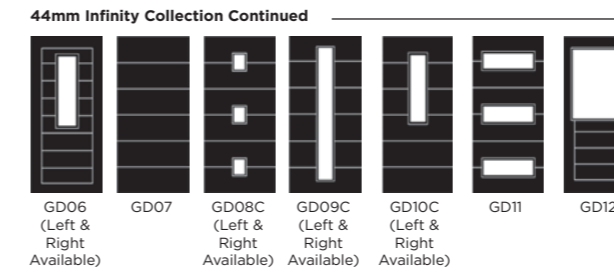

Trieste

Eclipse

Palma

Matrix

Nevis

Full Door Range

a door for every home

Distinction Doors reserve the right to alter and remove door styles and specifications without prior notice.