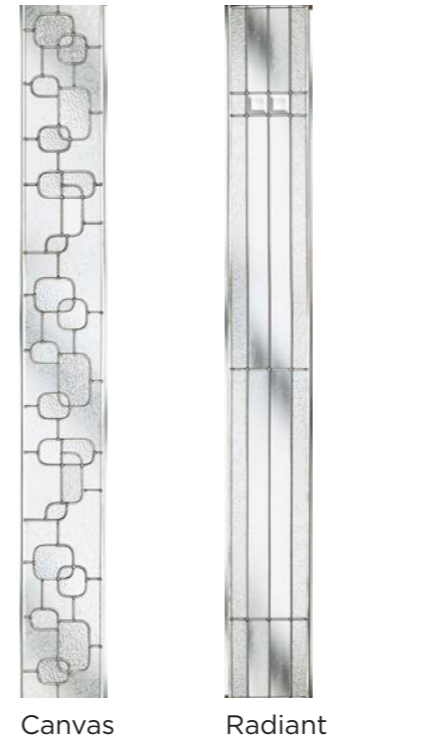

C12 with Radiant glass
Left and right available

Canvas Radiant