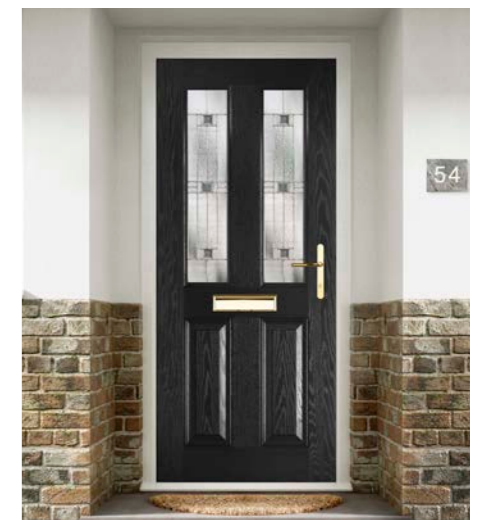

Double Rebated

Sometimes it's the little things in life that can give the most satisfaction. The feel of reassurance and quality you get from closing a thicker and heavier door is a perfect example.

In addition to all the fantastic benefits of next-gen and contemporary doors, our collection of double rebated doors are over 50% thicker, and you can enjoy a 25% better thermal efficiency to help the environment and your heating bills. Improved noise reduction also helps your home remain a sanctuary of peace and quiet.

Choose our 50mm triple glazed, laminated glass units for extra security. Glass available: Aspen, Edwardian, Kara (Zinc or Brass Caming only) and Monza.

Disclaimer: Please note this range is not SBD accredited.