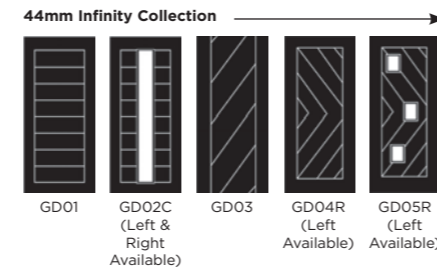

Trieste

Eclipse

Palma

Matrix

Nevis

Full Door Range

a door for every home

Distinction Doors reserve the right to alter and remove door styles and specifications without prior notice.