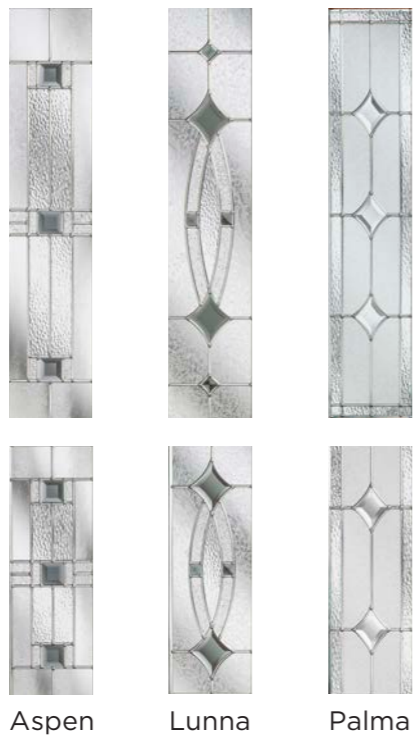

Aspen Lunna Palma