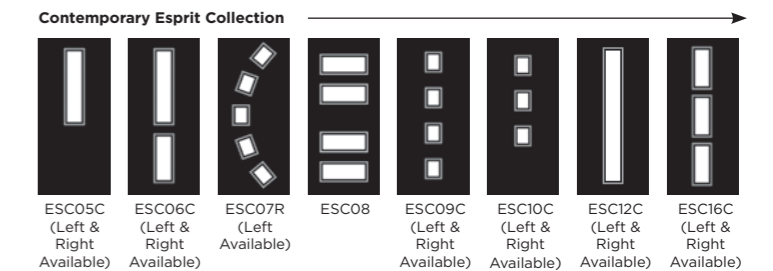

Trieste

Eclipse

Palma

Matrix

Nevis

Full Door Range

a door for every home

Distinction Doors reserve the right to alter and remove door styles and specifications without prior notice.