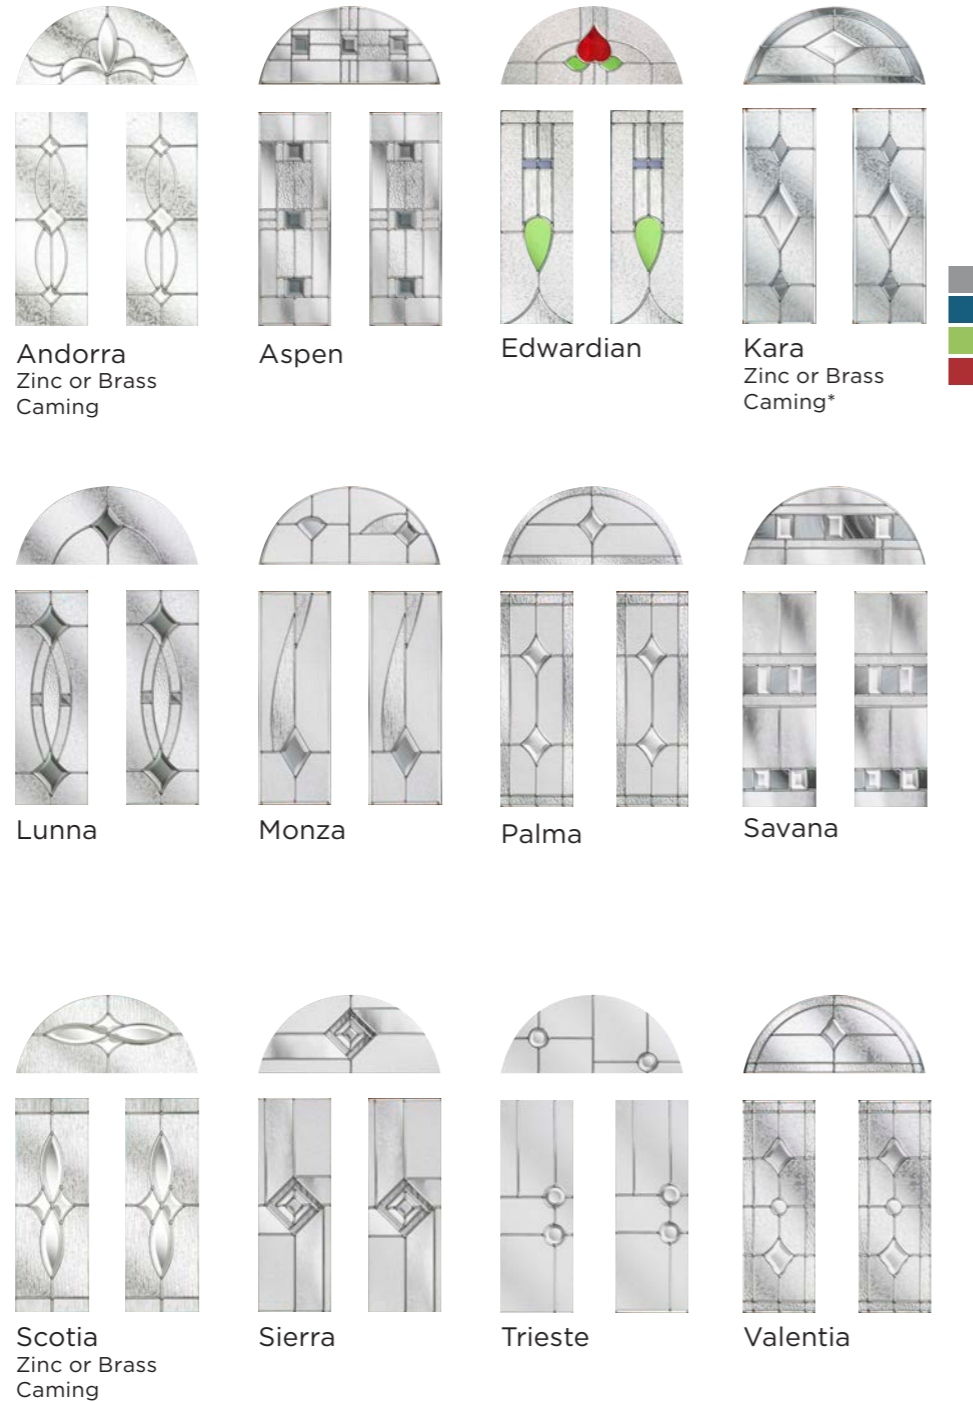

Alternative designs from the Signature Collection:

Esteem Arch Esteem Brow

most popular style

nxt-gen Eclat

Main image: Porcelain Blue with Palma glass.

New colour

perfect colour match rain deflectors

nxt-gen Eclat Arch

Main image: Honey Beige
with Andorra Zinc glass.

Andorra
Zinc or Brass Caming

Aspen

Edwardian

Kara
Zinc or Brass Caming*

Lunna

Monza

Palma