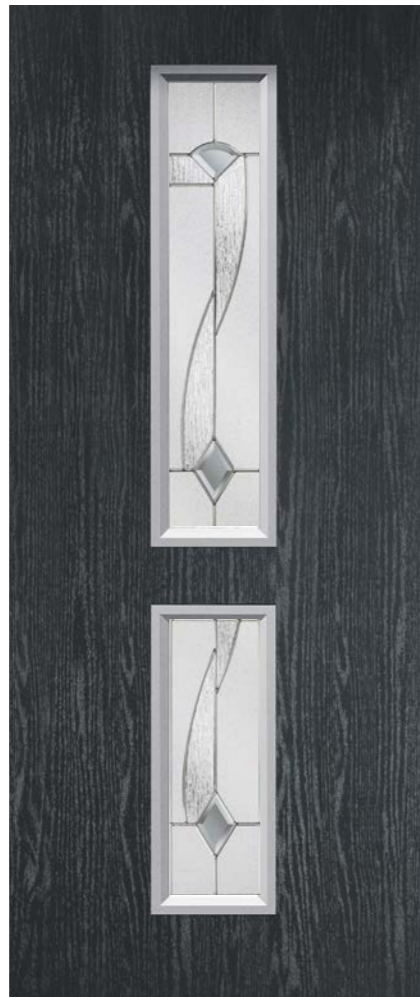

Venture Collection

Meet the new Venture Collection. The smooth, steel effect contemporary cassettes bring modern and continental flair.

Main image: Distinction Steel Blue with Radiant Glass.

C06 with Monza glass
Left, centre and right available